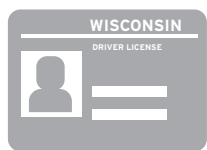

BEFORE YOU PICK A CANDIDATE, PICK A CARD.

Now you need to show an acceptable photo ID—like a Wisconsin driver license, military ID, or free Wisconsin state ID card—before casting a ballot in the next election. There are other forms of ID you can use. Pick yours, and remember to bring it when you vote.